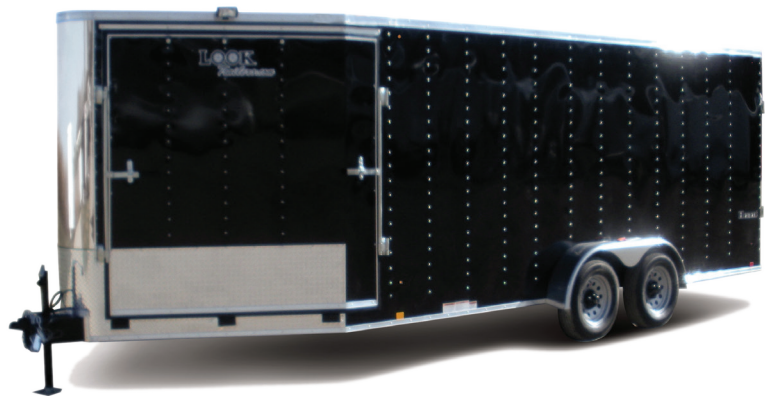

ELEMENT

Puresport 7' Wide

Specifications vary by plant

STANDARD FEATURES

Optional Equipment May Be Shown

- Tube Main Frame Construction
- 24" O.C. Frame
- 16" O.C. Sidewalls
- 16" O.C. Roof Bows
- Spring Axles
- EZ-Lube Hubs
- 4-Wheel Electric Brakes
- 15" Radial Tires
- 2-5/16" Coupler
- Safety Chains
- 2000# Tongue Jack
- Sand Pad
- 3/4" High Performance Floor
- Interior Wall Liner w/12"H High Performance Kickplate
- 5' Long V-Front
- Aluminum Exterior
- Polished Nose
- 1 Piece Aluminum Roof
- 24" Stoneguard
- Ramp Door w/ Spring Assist
- 16" Rear Ramp Extension
- 72" Wrap Around Front Ramp Door w/ Spring Assist
- 32" Entry Door w/ Flushlock
- (2) Sidewall Vents
- 7-Way Plug
- LED Tail Lights
- LED Clearance Lights
- (2) LED Loading Lights w/ Switch
- (2) Dome Lights w/ Switch
- Transport Canada Certified Tie Downs
- Moisture Barrier (IN & UT)
- Automotive Undercoating
- Limited 3 Year Warranty